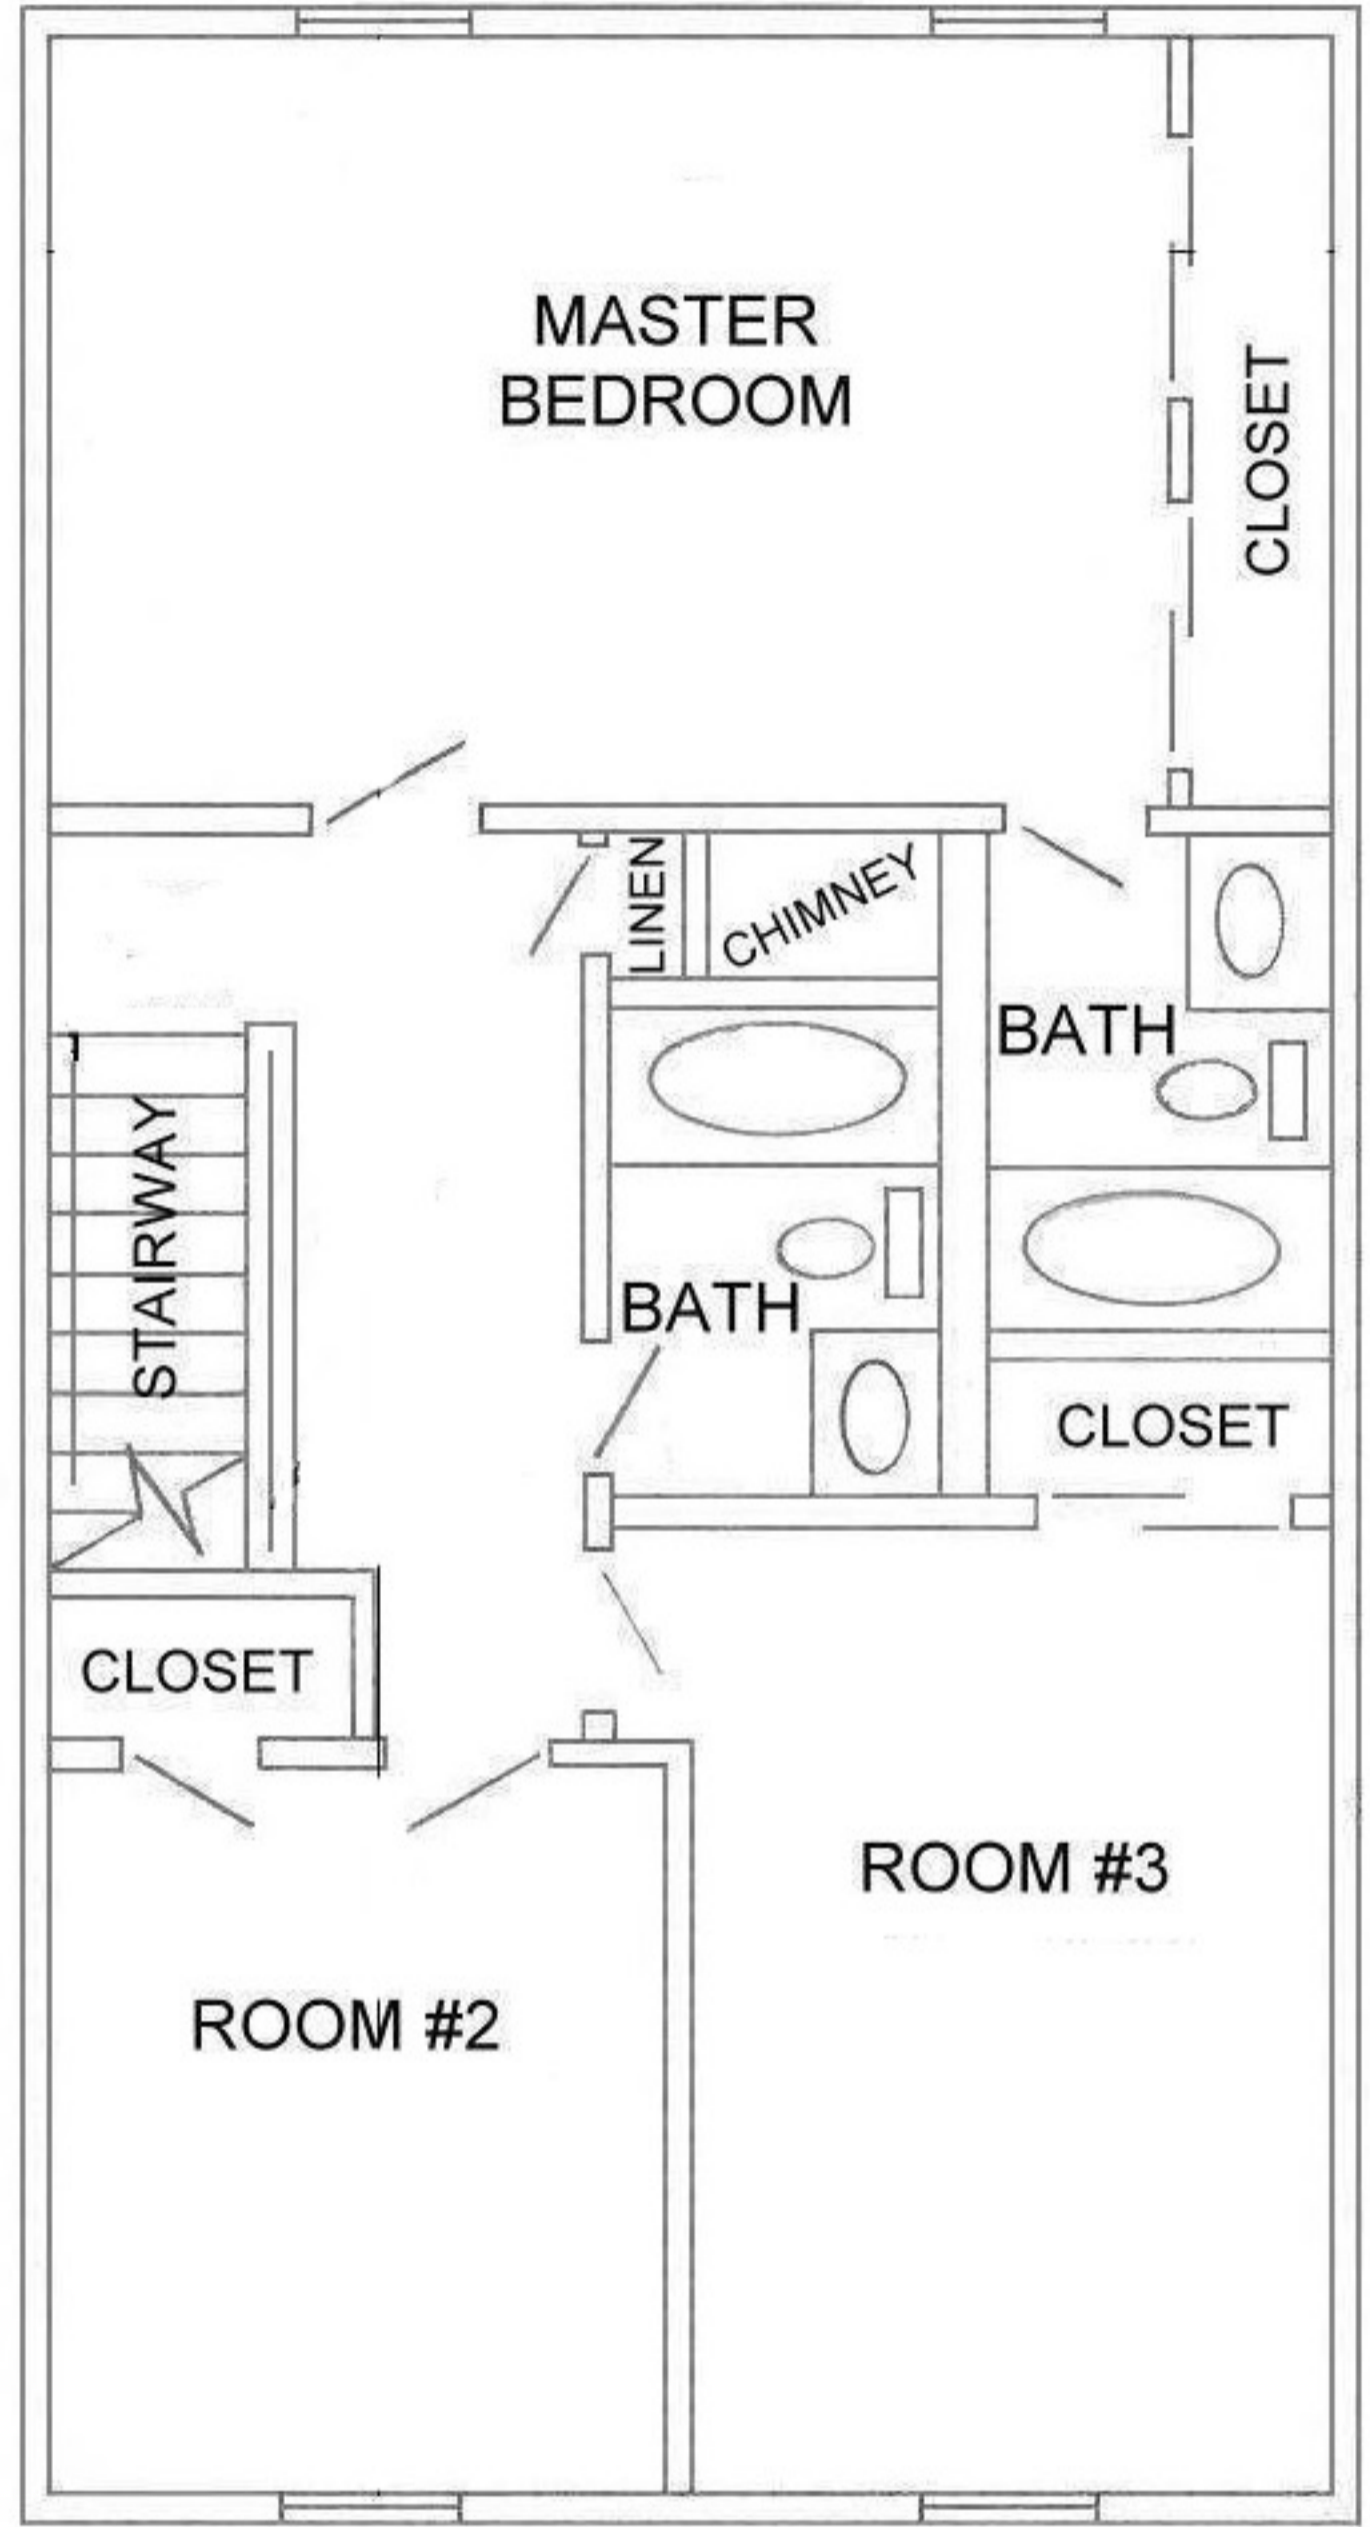

FIRST FLOOR

SECOND FLOOR

ORIOLE

- 3 BEDROOM
- 2 1/2 BATH

FLOOR PLAN

WASHINGTON SQUARE TOWNHOUSE