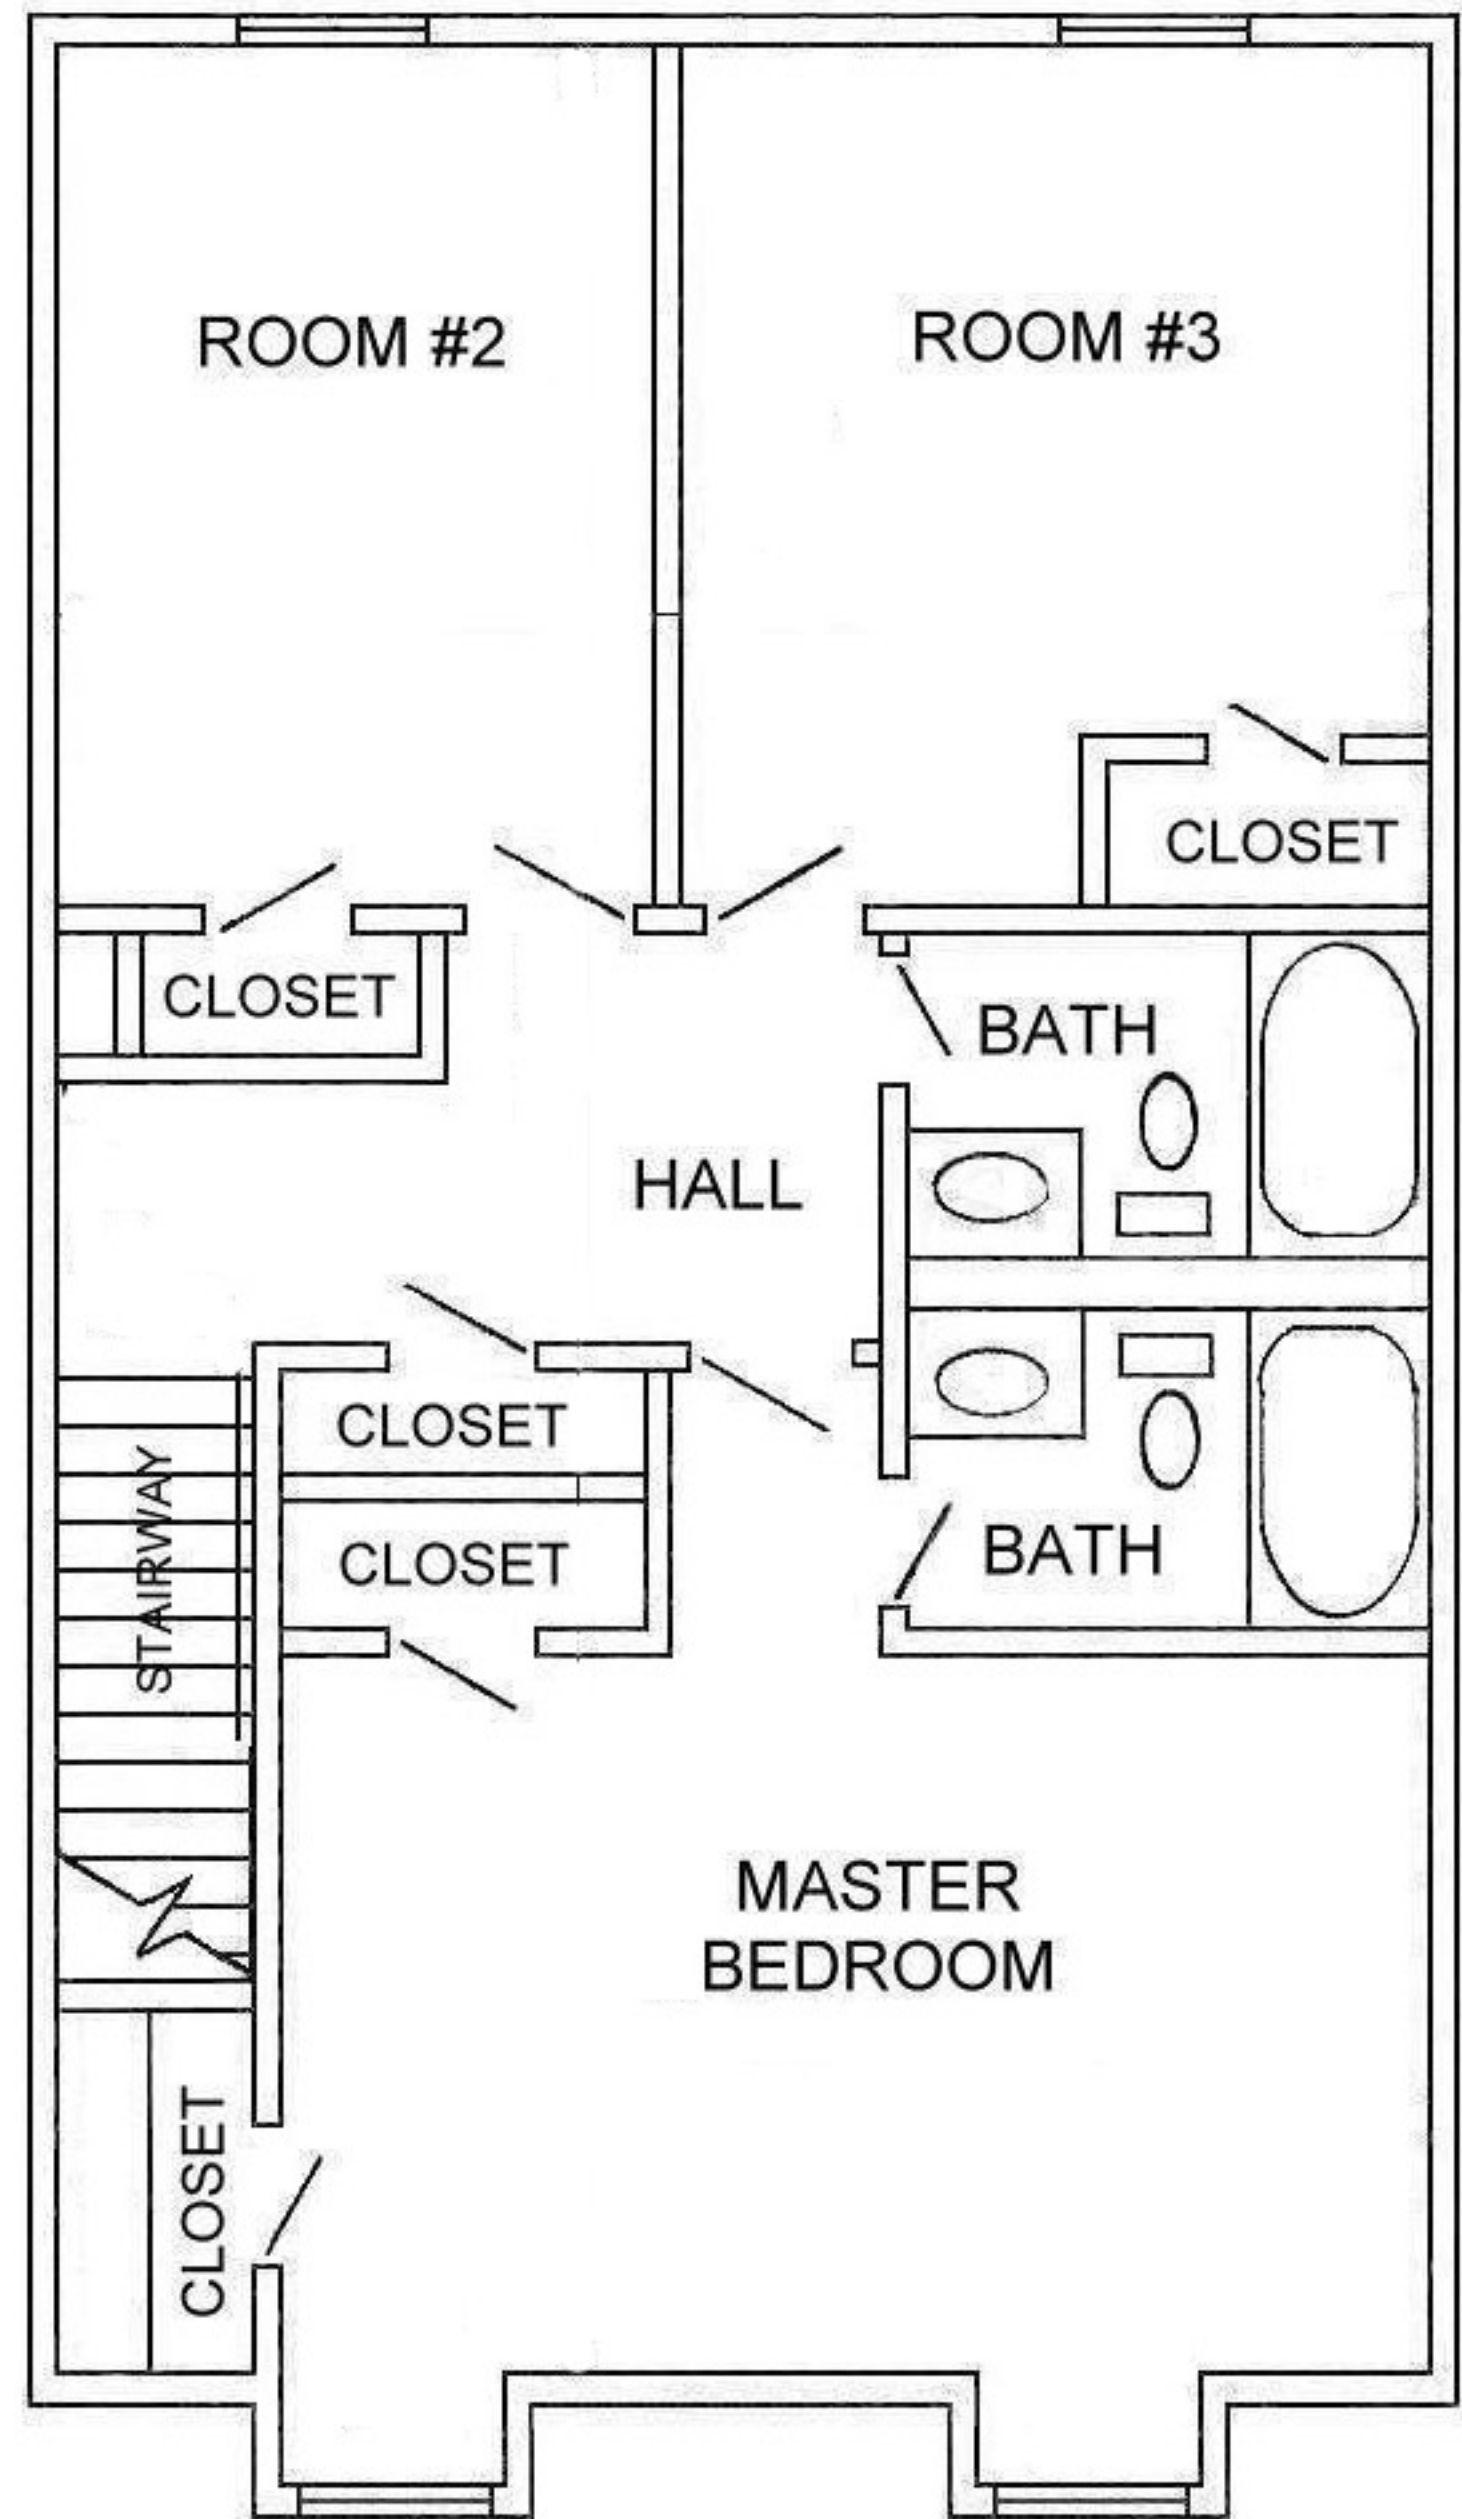

FIRST FLOOR

SECOND FLOOR

CEDAR

- 3 BEDROOM
- 2 1/2 BATH

FLOOR PLAN

WASHINGTON SQUARE TOWNHOUSE